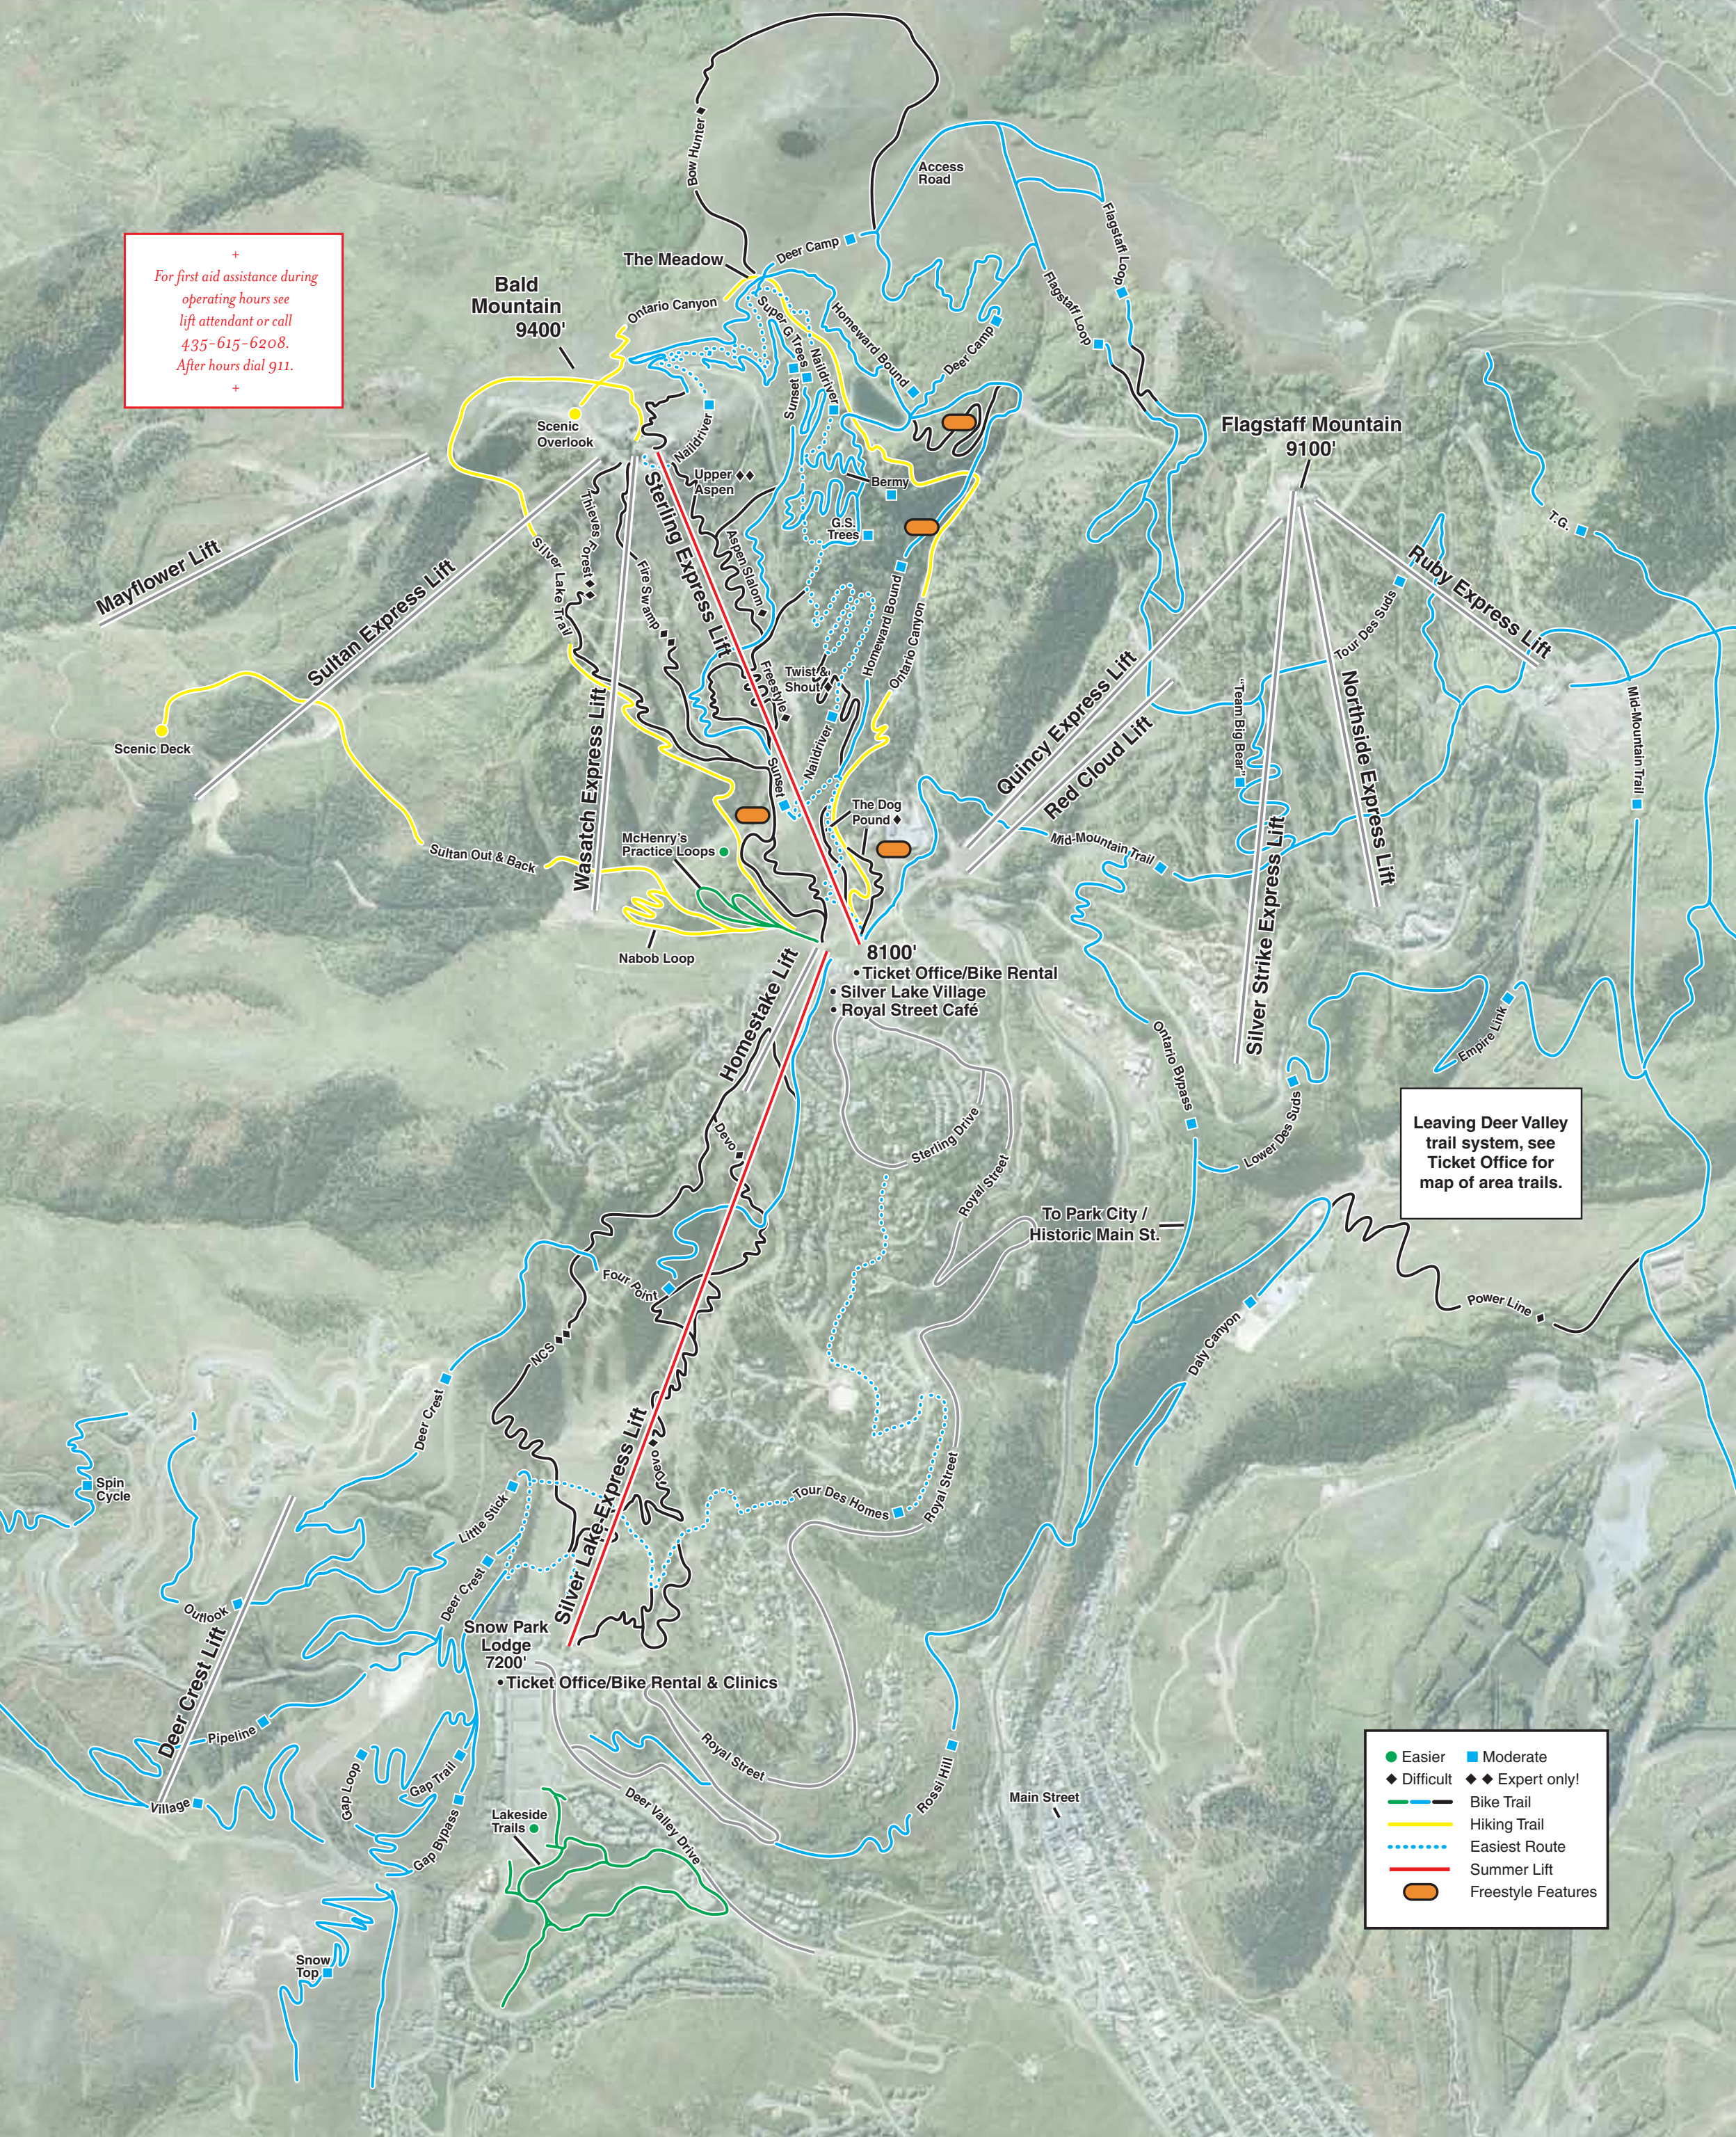

+
 For first aid assistance during
 operating hours see
 lift attendant or call
 435-615-6208.
 After hours dial 911.
 +

Leaving Deer Valley
 trail system, see
 Ticket Office for
 map of area trails.

- Easier
- Moderate
- ◆ Difficult
- ◆◆ Expert only!
- Bike Trail
- Hiking Trail
- ⋯ Easiest Route
- Summer Lift
- ▭ Freestyle Features